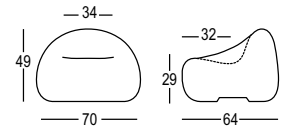

GUMBALL ARMCHAIR JUNIOR

DESIGN ALBERTO BROGLIATO

Materials: Polietilene / Polyethylene

Gross Weight:

Gumball Armchair Jr.: Kg 8,6

Gumball Armchair Jr. special finishing: Kg 10,6

Use: **INDOOR / OUTDOOR**

COLORI BASE / BASIC COLOURS

ART. 6292 | GUMBALL ARMCHAIR JUNIOR
RIGIDO / HARD

- A2  Verde A2
Green A2
- B3  Giallo
Yellow
- C1  Arancio C1
Orange C1
- C2  Bianco C2
White C2
- 11  Blu
Blue
- 43  Verde smeraldo
Emerald green
- 74  Fucsia
Fuchsia